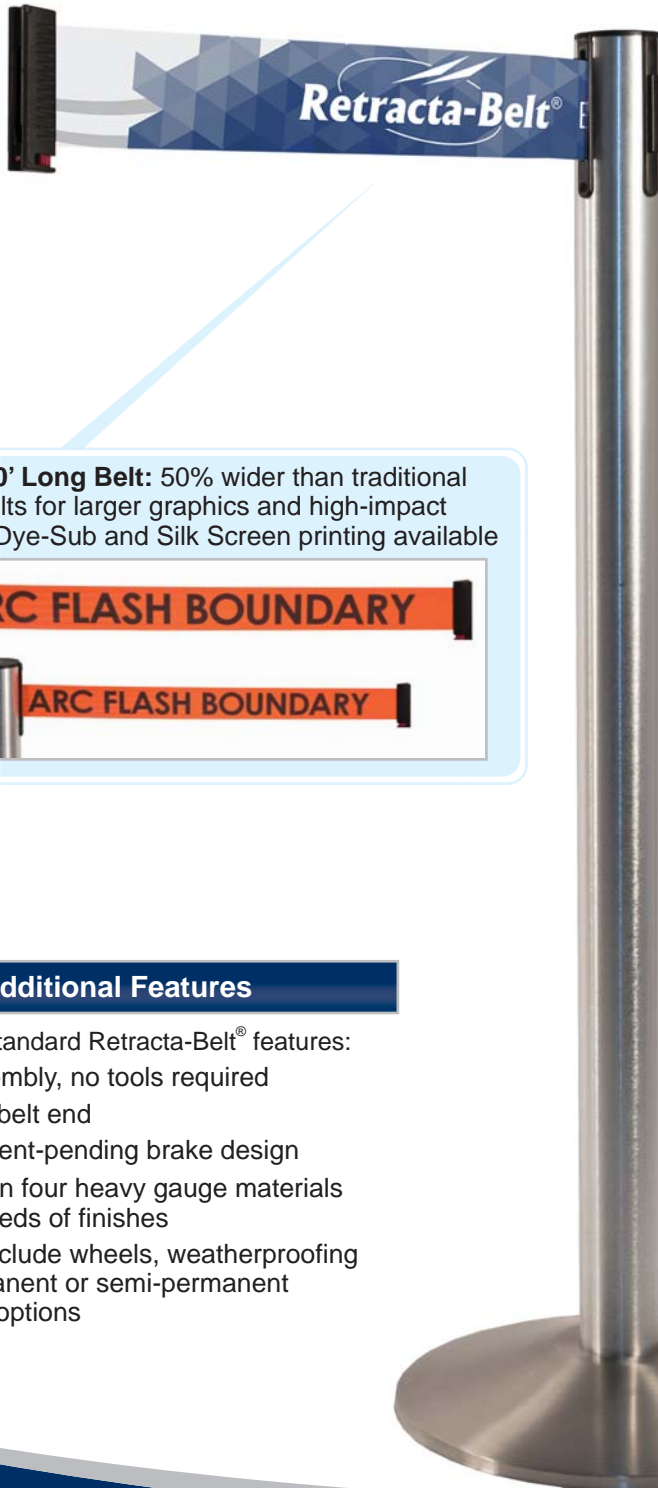

## Featured Product: G4 Retracta-Belt with 3" Wide Belt

### Wider belt. Larger graphics. BIG impression.

Bigger is better. The 3" belt expands the opportunity for creative messaging on stanchion belts. This 50% wider belt area allows for larger graphics, bolder branding, and stronger safety messages. The G4 Retracta-Belt with 3" Belt utilizes the latest generation G4 mechanism to provide the safest, most reliable, and longest lasting product on the market. The new mechanism is reverse compatible with all legacy 7.5' and 10' Retracta-Belt models. This means you can upgrade nearly any post to the new 3" belt at a fraction of the cost.

**Universal Sign Frame Adapter Cone:** easily attach signs and accessories\*

\*Universal Cone can be used with all legacy 7.5' or 10' Retracta-Belt® posts

**3" Wide x 10' Long Belt:** 50% wider than traditional stanchion belts for larger graphics and high-impact messaging. Dye-Sub and Silk Screen printing available

**Featuring Exclusive EVERstraight® Technology**

- ▶ **Large diameter threaded steel base connection ensures the post remains straight for its lifetime**
- ▶ Heavy 18 lbs. cast iron base keeps the post in place