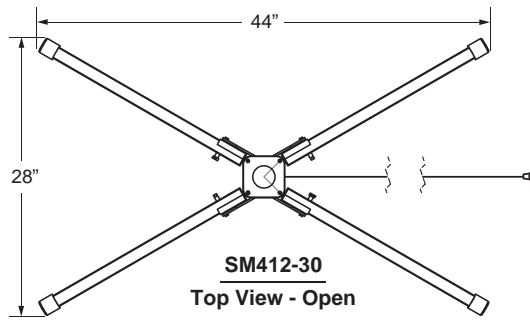

Featured Product: SM412-30

A rugged and portable solution for long span applications.

The Stand Mount 412 (SM412-30) is the only product on the market with a 30' belt span that can be easily carried from location to location. The heavy-gauge aluminum stand is built tough to withstand the harshest abuse, yet at only 15 lbs. it's still light enough for easy lifting. The folding legs allow for compact storage into an 8"x9" space, and spread to provide maximum stability on rocky or uneven terrain.

Long Span Retracta-Belt®

- ▶ **Belt extends to 30 feet:** to easily cordon off large areas quickly

Features

- ▶ **Outdoor-rated, heavy-duty product**
- ▶ **High-impact polycarbonate head:** greatly increases durability
- ▶ **Patent pending braking system:** creates the safest product on the market
- ▶ **Easy to transport and store:** folds in an 8"x9" area when not in use
- ▶ **Heavy-gauge aluminum stand:** very sturdy yet light enough for mobility
- ▶ **Adjustable legs:** can be used on uneven surfaces

Specs	
Stand Material	Aluminum & Steel (Powder Coated)
Base Dimension (Open)	28" x 44"
Base Dimension (Closed)	8-1/4" x 8-1/2"
Post Diameter	1-1/4" Square Tube w/ 4-1/2" Head
Overall Stand Height	41" (Includes Head)
Overall Weight	15 lbs.

Overall Weight: 15 lbs.

Model #	Head	Stand
SM412-30YW	Yellow	Yellow Aluminum

To Order Specify:
SM412-30 **YW** - **CAU**
 MODEL # FINISH BELT COLOR

Stock Finishes

Standard Belt Options

- BK - Black
- GR - Grey
- WH - White
- BN - Brown
- MN - Maroon
- RD - Red
- OR - Orange
- YW - Yellow
- GN - Green
- DG - Dark Green
- LB - Light Blue
- BL - Blue
- DB - Dark Blue
- PL - Purple
- FY - Fluorescent Yellow
- FO - Fluorescent Orange
- BW - Black/White Stripe