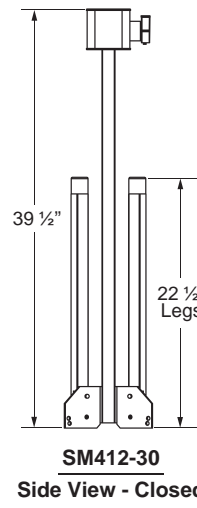

Featured Product: SM412-30

A rugged and portable solution for long span applications.

The Stand Mount 412 (SM412-30) is the only product on the market with a 30' belt span that can be easily carried from location to location. The heavy-gauge aluminum stand is built tough to withstand the harshest abuse, yet at only 15 lbs. it's still light enough for easy lifting. The folding legs allow for compact storage into an 8"x9" space, and spread to provide maximum stability on rocky or uneven terrain.

Long Span Retracta-Belt®

- ▶ **Belt extends to 30 feet:** to easily cordon off large areas quickly

Features

- ▶ **Outdoor-rated, heavy-duty product**
- ▶ **High-impact polycarbonate head:** greatly increases durability
- ▶ **Patent pending braking system:** creates the safest product on the market
- ▶ **Easy to transport and store:** folds in an 8"x9" area when not in use
- ▶ **Heavy-gauge aluminum stand:** very sturdy yet light enough for mobility
- ▶ **Adjustable legs:** can be used on uneven surfaces

Specs	
Stand Material	Aluminum & Steel (Powder Coated)
Base Dimension (Open)	28" x 44"
Base Dimension (Closed)	8-1/4" x 8-1/2"
Post Diameter	1-1/4" Square Tube w/ 4-1/2" Head
Overall Stand Height	41" (Includes Head)
Overall Weight	15 lbs.

Overall Weight: 15 lbs.

Model #	Head	Stand
SM412-30YW	Yellow	Yellow Aluminum

To Order Specify:
SM412-30 **YW** - **CAU**
 MODEL # FINISH BELT COLOR

Stock Finishes

Standard Belt Options

- BK - Black
- GR - Grey
- WH - White
- BN - Brown
- MN - Maroon
- RD - Red
- OR - Orange
- YW - Yellow
- GN - Green
- DG - Dark Green
- LB - Light Blue
- BL - Blue
- DB - Dark Blue
- PL - Purple
- FY - Fluorescent Yellow
- FO - Fluorescent Orange
- BW - Black/White Stripe