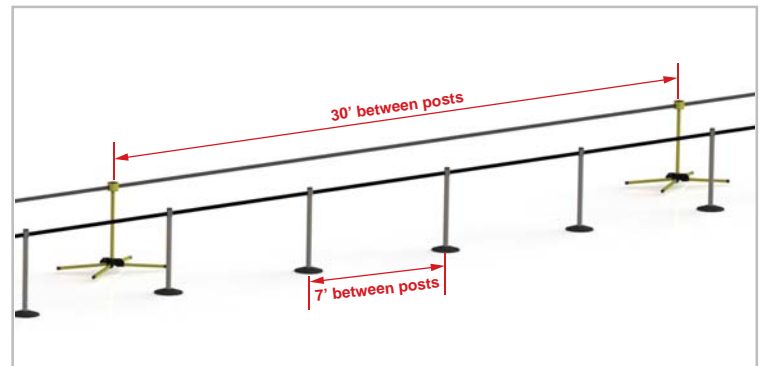

Featured Product: SM412-30

A rugged and portable solution for long span applications.

The Stand Mount 412 (SM412-30) is the only product on the market with a 30' belt span that can be easily carried from location to location. The heavy-gauge aluminum stand is built tough to withstand the harshest abuse, yet at only 15 lbs. it's still light enough for easy lifting. The folding legs allow for compact storage into an 8"x9" space, and spread to provide maximum stability on rocky or uneven terrain.

Long Span Retracta-Belt®

- ▶ **Belt extends to 30 feet:** to easily cordon off large areas quickly

Features

- ▶ **Outdoor-rated, heavy-duty product**
- ▶ **High-impact polycarbonate head:** greatly increases durability
- ▶ **Patent pending braking system:** creates the safest product on the market
- ▶ **Easy to transport and store:** folds in an 8"x9" area when not in use
- ▶ **Heavy-gauge aluminum stand:** very sturdy yet light enough for mobility
- ▶ **Adjustable legs:** can be used on uneven surfaces

Specs	
Stand Material	Aluminum & Steel (Powder Coated)
Base Dimension (Open)	28" x 44"
Base Dimension (Closed)	8-1/4" x 8-1/2"
Post Diameter	1-1/4" Square Tube w/ 4-1/2" Head
Overall Stand Height	41" (Includes Head)
Overall Weight	15 lbs.

Overall Weight: 15 lbs.

Model #	Head	Stand
SM412-30YW	Yellow	Yellow Aluminum

To Order Specify:
SM412-30 **YW** - **CAU**
 MODEL # FINISH BELT COLOR

Stock Finishes

Standard Belt Options

- BK - Black
- GR - Grey
- WH - White
- BN - Brown
- MN - Maroon
- RD - Red
- OR - Orange
- YW - Yellow
- GN - Green
- DG - Dark Green
- LB - Light Blue
- BL - Blue
- DB - Dark Blue
- PL - Purple
- FY - Fluorescent Yellow
- FO - Fluorescent Orange
- BW - Black/White Stripe