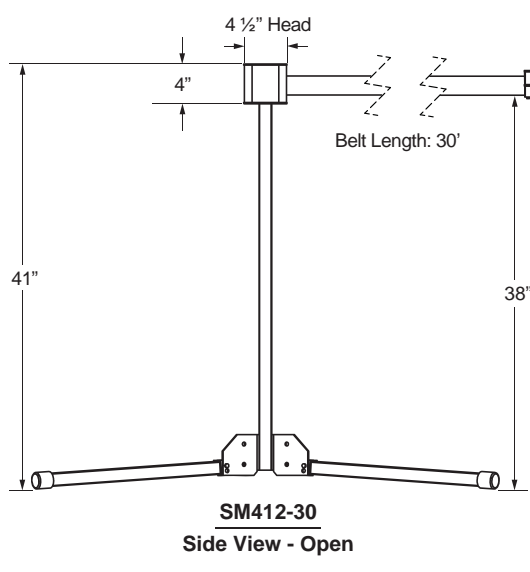

Long Span Retracta-Belt®

- ▶ **Belt extends to 30 feet:** to easily cordon off large areas quickly

Features

- ▶ **Outdoor-rated, heavy-duty product**
- ▶ **High-impact polycarbonate head:** greatly increases durability
- ▶ **Patent pending braking system:** creates the safest product on the market
- ▶ **Easy to transport and store:** folds in an 8"x9" area when not in use
- ▶ **Heavy-gauge aluminum stand:** very sturdy yet light enough for mobility
- ▶ **Adjustable legs:** can be used on uneven surfaces

Specs	
Stand Material	Aluminum & Steel (Powder Coated)
Base Dimension (Open)	28" x 44"
Base Dimension (Closed)	8-1/4" x 8-1/2"
Post Diameter	1-1/4" Square Tube w/ 4-1/2" Head
Overall Stand Height	41" (Includes Head)
Overall Weight	15 lbs.

Overall Weight: 15 lbs.

Model #	Head	Stand
SM412-30YW	Yellow	Yellow Aluminum

To Order Specify:
SM412-30 **YW** - **CAU**
 MODEL # FINISH BELT COLOR

Stock Finishes

Standard Belt Options

- BK - Black
- GR - Grey
- WH - White
- BN - Brown
- MN - Maroon
- RD - Red
- OR - Orange
- YW - Yellow
- GN - Green
- DG - Dark Green
- LB - Light Blue
- BL - Blue
- DB - Dark Blue
- PL - Purple
- FY - Fluorescent Yellow
- FO - Fluorescent Orange
- BW - Black/White Stripe