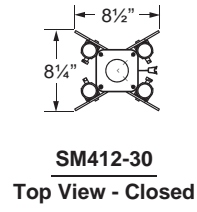

Specs	
Stand Material	Aluminum & Steel (Powder Coated)
Base Dimension (Open)	28" x 44"
Base Dimension (Closed)	8-1/4" x 8-1/2"
Post Diameter	1-1/4" Square Tube w/ 4-1/2" Head
Overall Stand Height	41" (Includes Head)
Overall Weight	15 lbs.

Overall Weight: 15 lbs.

Model #	Head	Stand
SM412-30YW	Yellow	Yellow Aluminum

To Order Specify:
SM412-30 **YW** - **CAU**
 MODEL # FINISH BELT COLOR

Stock Finishes

Standard Belt Options

- BK - Black
- GR - Grey
- WH - White
- BN - Brown
- MN - Maroon
- RD - Red
- OR - Orange
- YW - Yellow
- GN - Green
- DG - Dark Green
- LB - Light Blue
- BL - Blue
- DB - Dark Blue
- PL - Purple
- FY - Fluorescent Yellow
- FO - Fluorescent Orange
- BW - Black/White Stripe