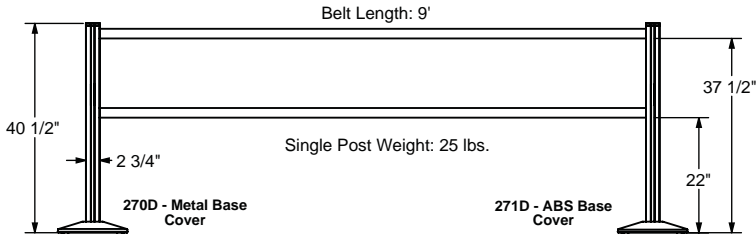

#### Featuring Exclusive EVERstraight® Technology

- ▶ Large diameter threaded steel base connection ensures the post remains straight for its lifetime
- ▶ Heavy 18 lbs. cast iron base keeps the post in place

# Post Finishes & Belt Options for Retracta-Belt® Model 270

Specs	
Post Material	Aluminum
Base Cover Material	ABS, Stainless Steel, or Steel
Baseweight Material	18 lbs. Cast Iron with Floor Protectors
Post Diameter	2-3/4"
Base Diameter	14"
Overall Post Height	40-1/2"
Overall Weight	24 - 25 lbs.