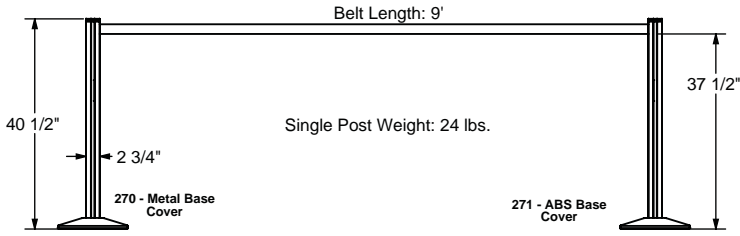

#### Featuring Exclusive EVERstraight® Technology

- ▶ Large diameter threaded steel base connection ensures the post remains straight for its lifetime
- ▶ Heavy 18 lbs. cast iron base keeps the post in place

# Post Finishes & Belt Options for Retracta-Belt® Model 270

Specs	
Post Material	Aluminum
Base Cover Material	ABS, Stainless Steel, or Steel
Baseweight Material	18 lbs. Cast Iron with Floor Protectors
Post Diameter	2-3/4"
Base Diameter	14"
Overall Post Height	40-1/2"
Overall Weight	24 - 25 lbs.