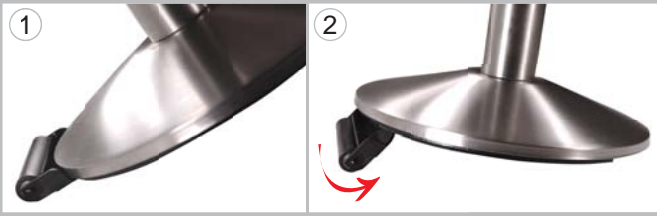

### Portability without compromise.

The convenience of wheels is no longer an unsightly tripping hazard. The exclusive Retracta-Wheel Base is the only stanchion base that easily conceals the wheel mechanism beneath the base when it's not in use, but deploys in seconds for easy transport.

**Retracta-Wheel Base:** Simply angle the post to conceal the wheel beneath the base

1 Transport posts easily when the wheel is exposed

2 Simply tilt the post to flip the wheel under the base

3 The wheel stores beneath the base when not in use

### Featuring Exclusive EVERstraight® Technology

- ▶ Large diameter threaded steel base connection ensures the post remains straight for its lifetime
- ▶ Heavy 18 lbs. cast iron base keeps the post in place

### Available on All Sloped Base Retracta-Belt® Models

- ▶ 10' and 15' Single Line
- ▶ 10' Thin Line
- ▶ 10' Dual Line
- ▶ 10' and 15' Display Posts
- ▶ Sloped Base Conventional Posts